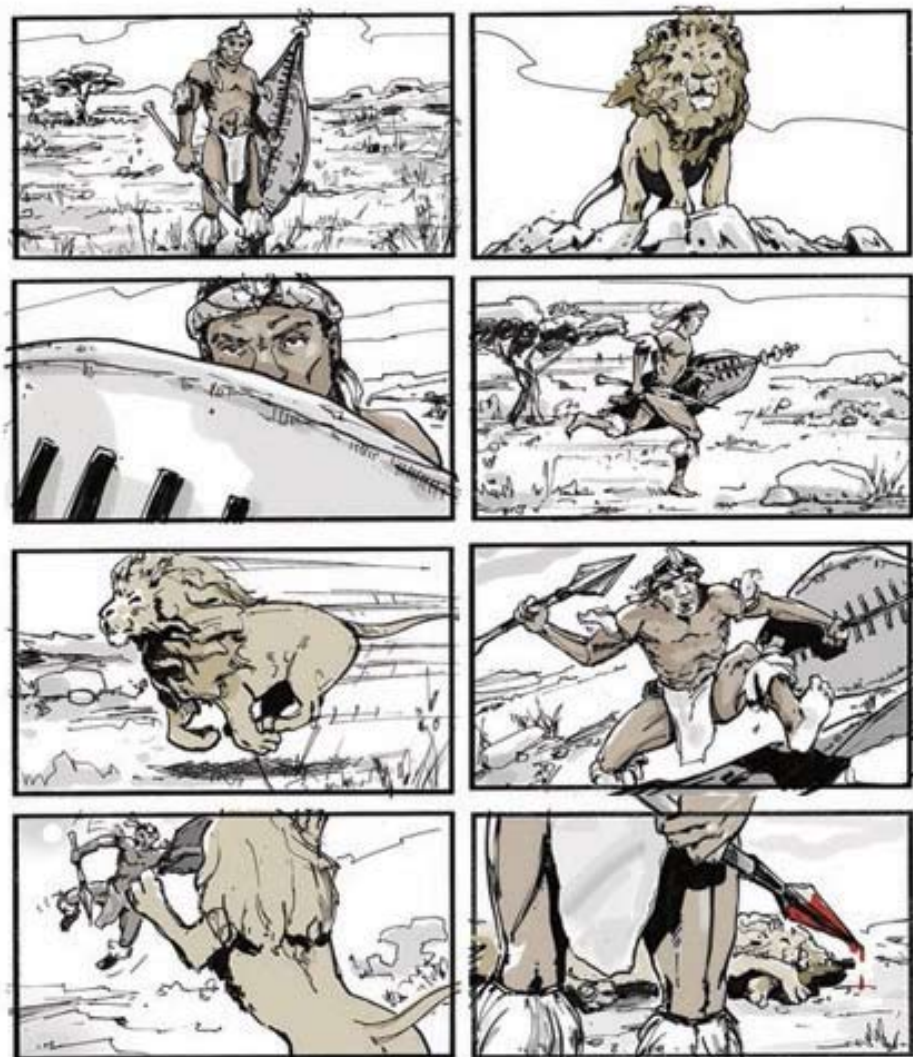

Gordan Kljucec

ACTION ARTISTS

an agency for storyboard & conceptual artists

PH. 323 337 4666

WWW. ACTION-ARTISTS.COM

BETH@ACTION-ARTISTS.COM