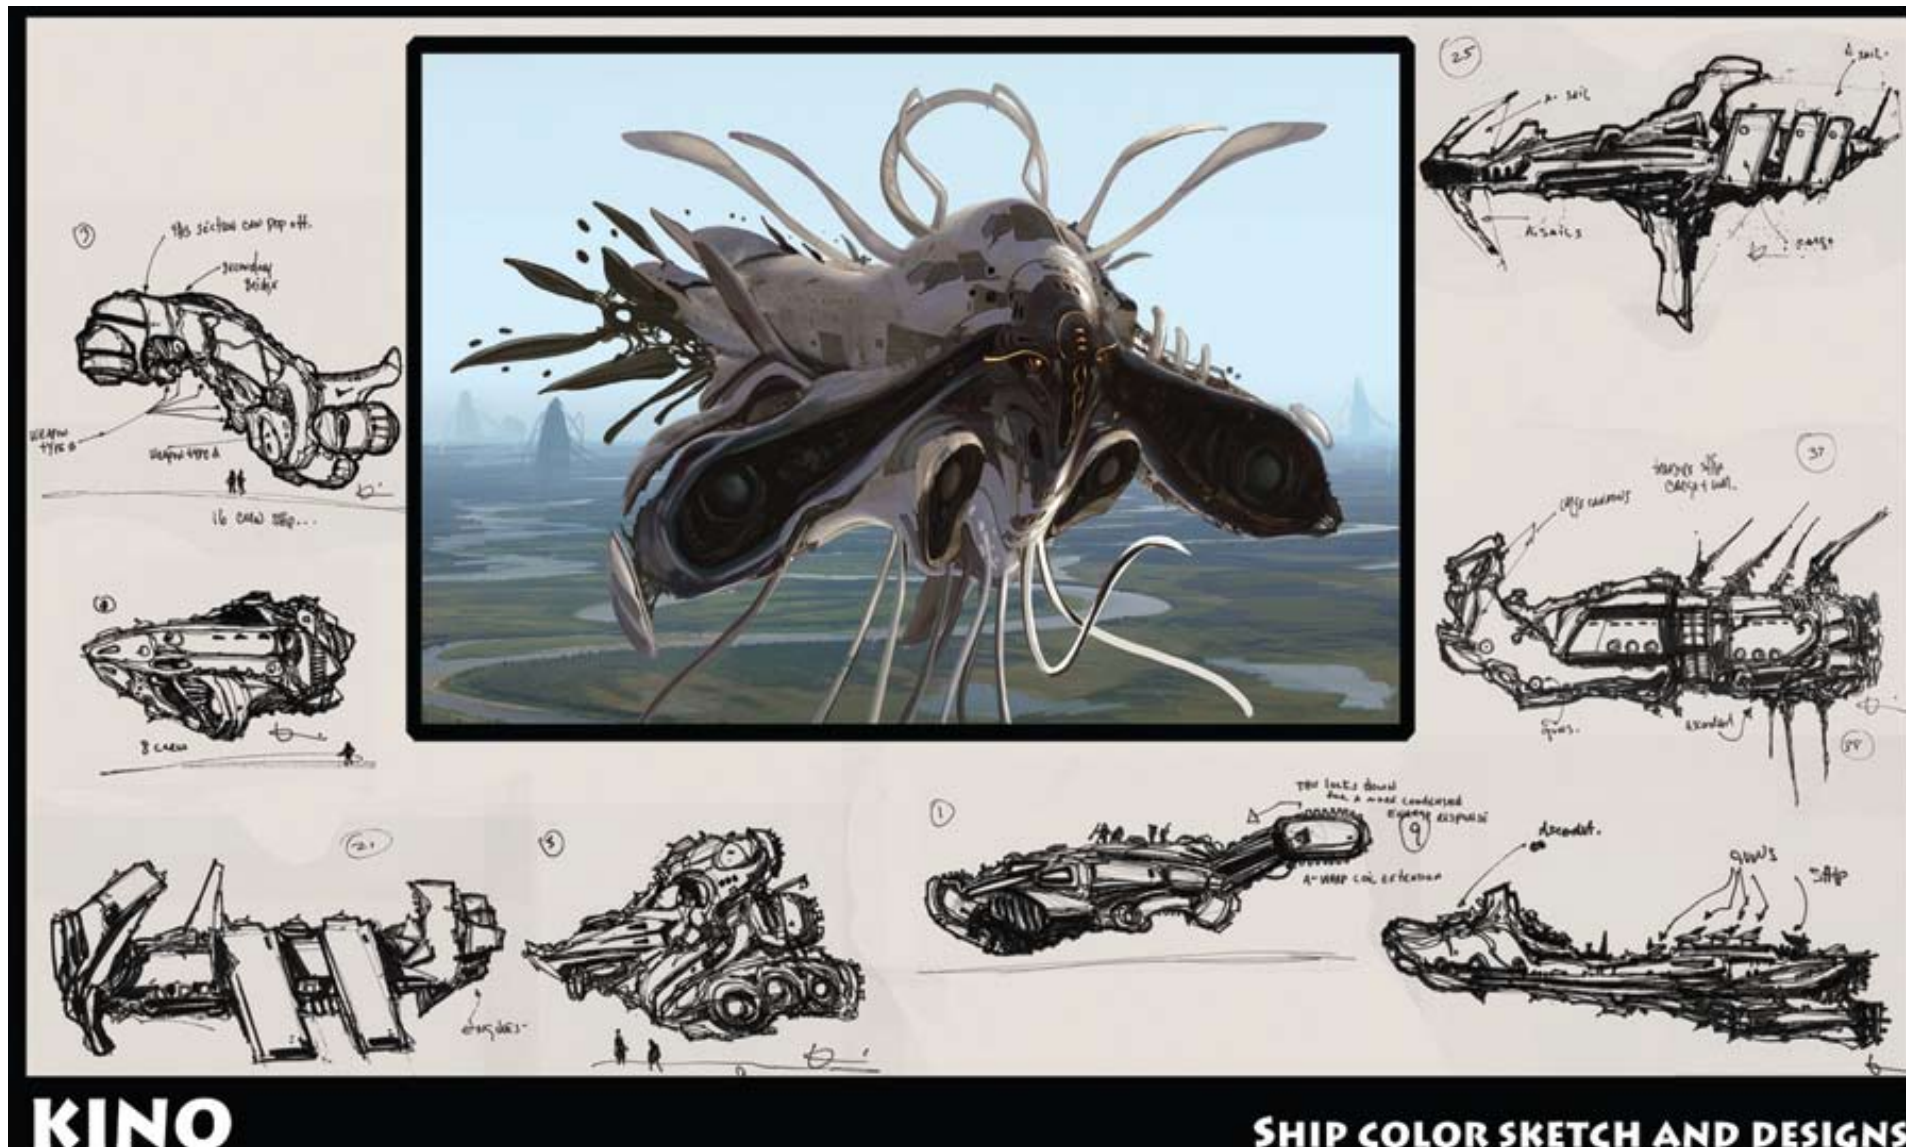

KINO

SHIP COLOR SKETCH AND DESIGNS

ACTION ARTISTS

an agency for storyboard & conceptual artists

PH. 323 337 4666

WWW. ACTION-ARTISTS.COM

E. BETH@ACTION-ARTISTS.COM

ACTION ARTISTS