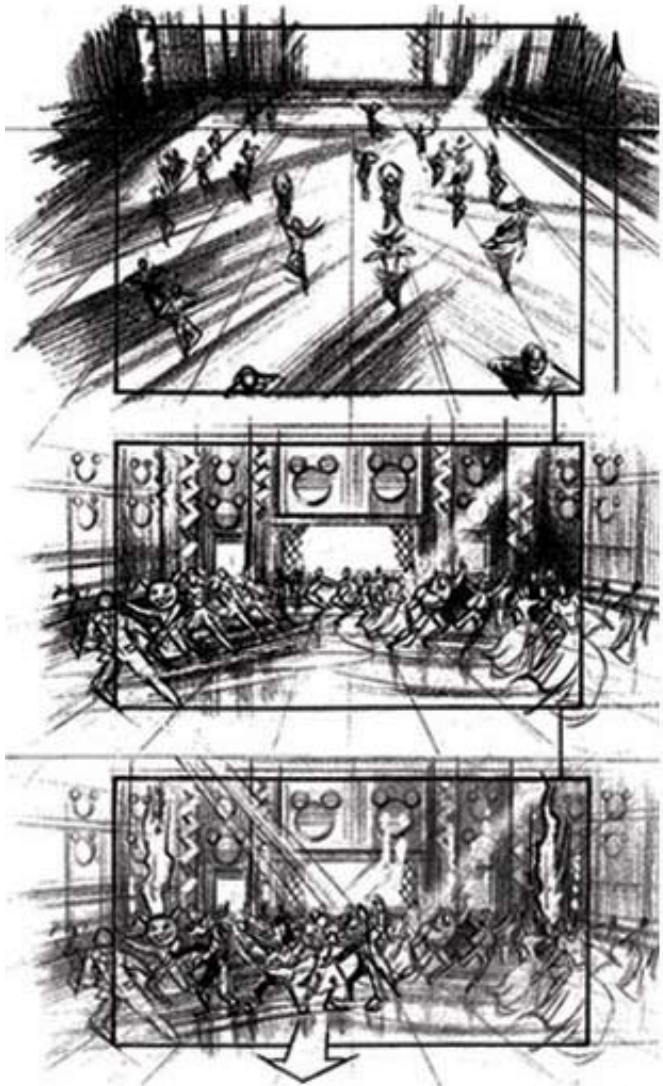

ACTION ARTISTS

an agency for storyboard & conceptual artists

PH. 323 337 4666

WWW. ACTION-ARTISTS.COM

E. BETH@ACTION-ARTISTS.COM