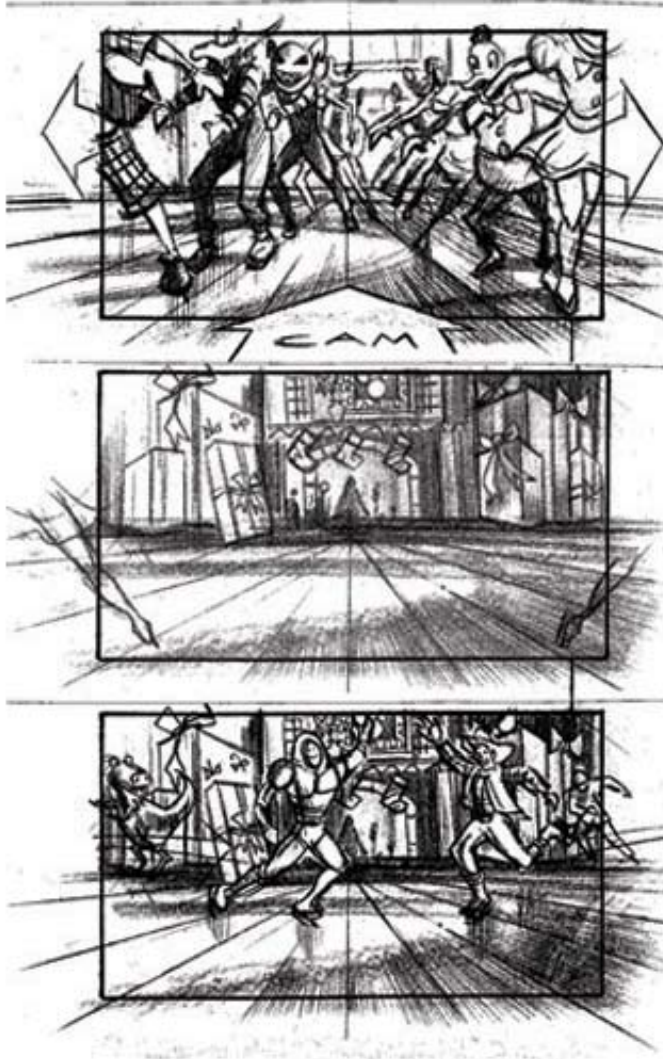

ACTION ARTISTS

an agency for storyboard & conceptual artists

PH. 323 337 4666

WWW. ACTION-ARTISTS.COM

E. BETH@ACTION-ARTISTS.COM